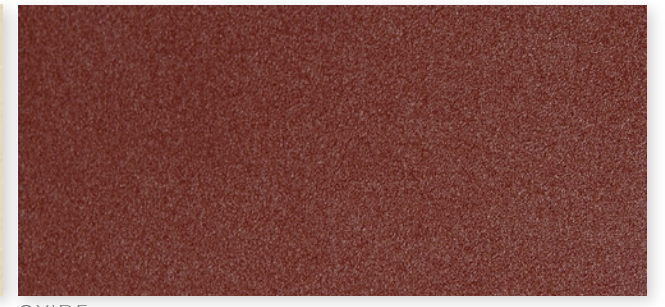

LACQUERED

LACQUERED STRUCTURES

WHITE

ANTHRACITE

BRONZE

TECHNOBLACK

BEIGE

OXIDE

SAFIRE

LACQUERED

LACQUERED WOOD

WHITE

SAND

BISCUIT

IVORY

ICE

GREY

PUMPKIN

CAMEL

STONE

BROWN

RED

GREEN

ANTHRACITE