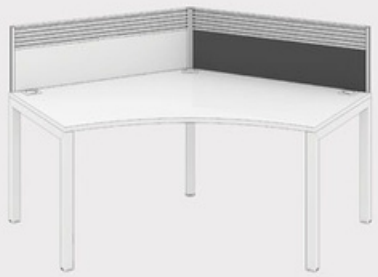

Pino Desk Mounted System Screen with Management Rail for 120 Degree Workstations. Aluminium trim with Management Rail. Screen is fixed to the 3 Way Link Post at one end and is bracketed to the leg frame at the other end. Pinnable surface on fabric screen option. 3 Way Link Post is required.

Screen options include: Fabric . MFC. Acrylic.

Metal trim options include: Anodised Silver.
Black Graphite.
White.

Size:
1179mm Wide x 27mm Deep x 375mm High.
979mm Wide x 27mm Deep x 375mm High.
3 Way Link Post (Required).