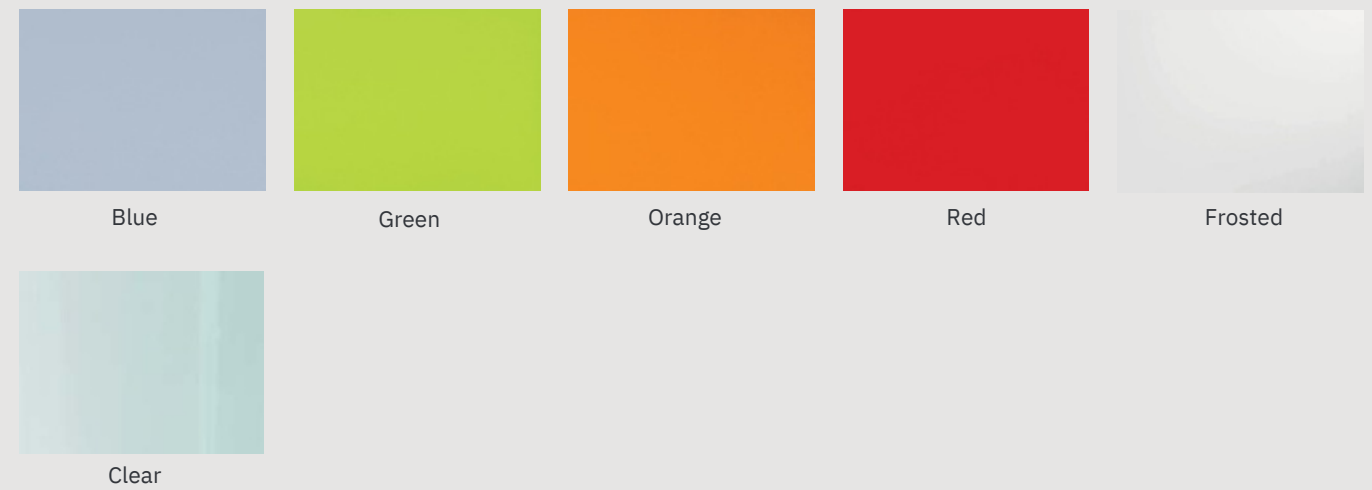

**Nanotech Finishes.**

**Optional MFC Finishes for Modesty Panels only.**

The 6 finishes below are non-standard 18mm MFC finishes. Matching edging tape.

**Contrasting Edging Options.**

The finishes below are contrasting edging options for 25mm White Dual Board MFC and Black Matt MDF only.

White Dual Board MFC - Black MFC, Laurentii Wenge MFC & Plywood Effect.  
Black Matt MDF - Laurentii Wenge MFC & Plywood Effect.

**Standard Metal Finishes.**

The 3 finishes below are our standard metal finishes.

**Screen Acrylic Finishes.**

**Standard Metal Finishes.**

The 6 finishes below are available on our Acrylic Screens.