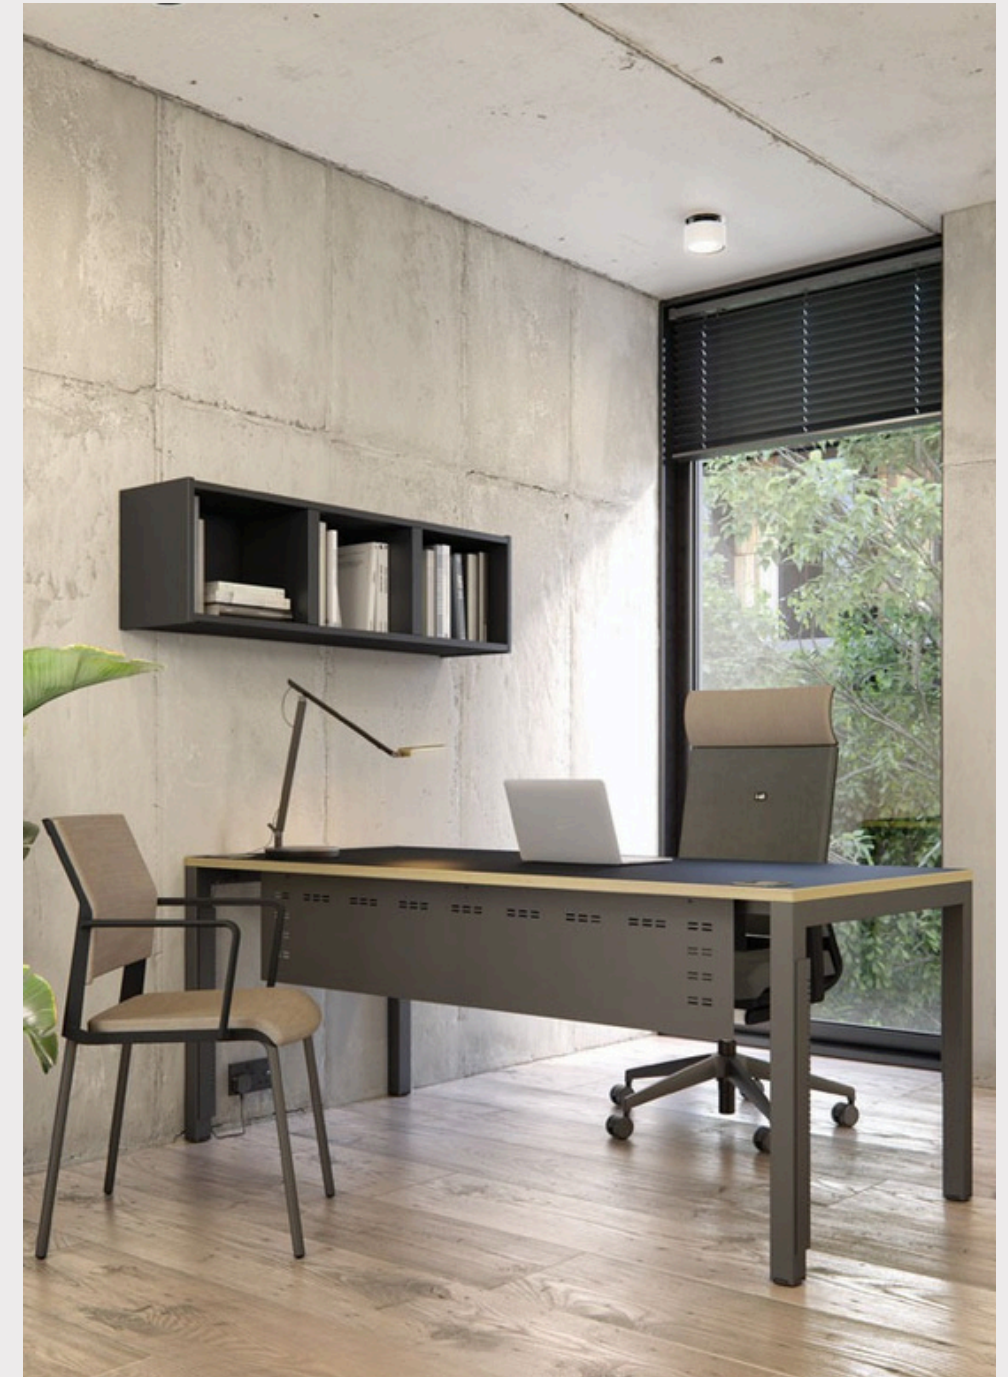

Pino

STRAIGHT EXTENSION AND MEETING TABLE WITH SHARED INSET INTERMEDIATE LEG

Pino

DOUBLE BENCH WITH SHARED INSET INTERMEDIATE LEG

Pino

SLIDING TOP AND CABLE TRAY DETAIL

## Pino

DOUBLE BENCH WITH SHARED INSET INTERMEDIATE LEG UNDERFRAME DETAIL WITH OPTIONAL CABLE TRAYS AND WIRE MANAGEMENT OPTIONS

Pino

UNDERSIDE DETAIL

Pino

RECTANGULAR DESK

Pino

SINGLE DESK MFC MODESTY PANEL

Pino

MANAGERIAL  
DESK

Pino

ANGULAR WORKSTATION

Pino

SINGLE DESK DECORATIVE END  
PANEL