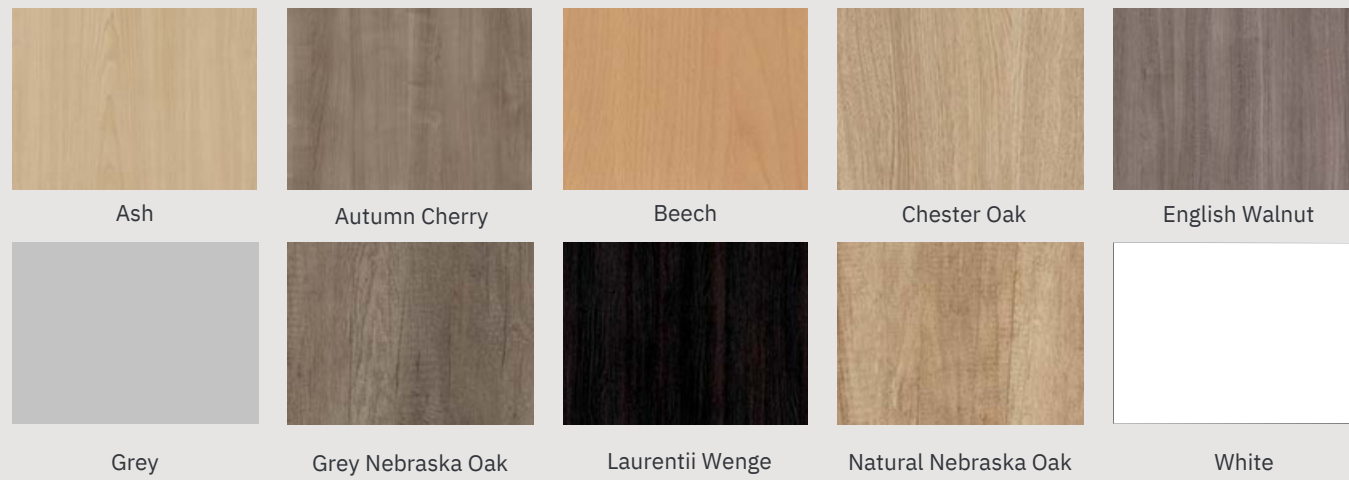

#### Size:

900mm Wide x 36mm Deep x 375mm High.  
800mm Wide x 36mm Deep x 375mm High.  
700mm Wide x 36mm Deep x 375mm High.

**Dual Board MFC Finishes.**

The 10 finishes below are our standard MFC finishes.

**Nanotech Finishes.**

**Optional MFC Finishes for Modesty Panels only.**

The 6 finishes below are non-standard 18mm MFC finishes. Matching edging tape.

**Contrasting Edging Options.**

The finishes below are contrasting edging options for 25mm White Dual Board MFC and Black Matt MDF only.