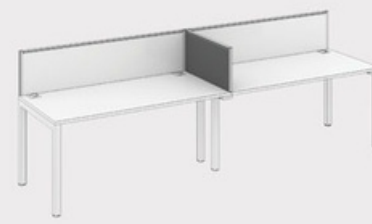

Pino Desk Mounted Mid Return System Screen for Single Desks and Workstations.
Aluminium trim. Screen is bracketed to the Double Bench leg frames. Pinnable surface on fabric screen option. 4 Way Link Post is required.

Screen options include: Fabric . MFC. Acrylic.

Metal trim options include: Anodised Silver.
Black Graphite.
White.

Size:
1973mm Wide x 27mm Deep x 375mm High.
1773mm Wide x 27mm Deep x 375mm High.
1673mm Wide x 27mm Deep x 375mm High.
1573mm Wide x 27mm Deep x 375mm High.
973mm Wide x 27mm Deep x 375mm High.
773mm Wide x 27mm Deep x 375mm High.
673mm Wide x 27mm Deep x 375mm High.
573mm Wide x 27mm Deep x 375mm High.
4 Way Link Post (Required).