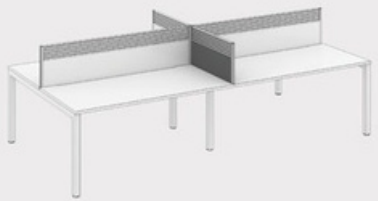

Pino Desk Mounted Mid Return System Screen with Management Rail for Double Bench.
Aluminium trim with Management Rail. Screen is bracketed to the Double Bench leg frames. Pinnable surface on fabric screen option. 4 Way Link Post is required.

Screen options include: Fabric . MFC. Acrylic.

Metal trim options include: Anodised Silver.
Black Graphite.
White.

Size:
773mm Wide x 27mm Deep x 375mm High.
673mm Wide x 27mm Deep x 375mm High.
573mm Wide x 27mm Deep x 375mm High.
4 Way Link Post (Required).