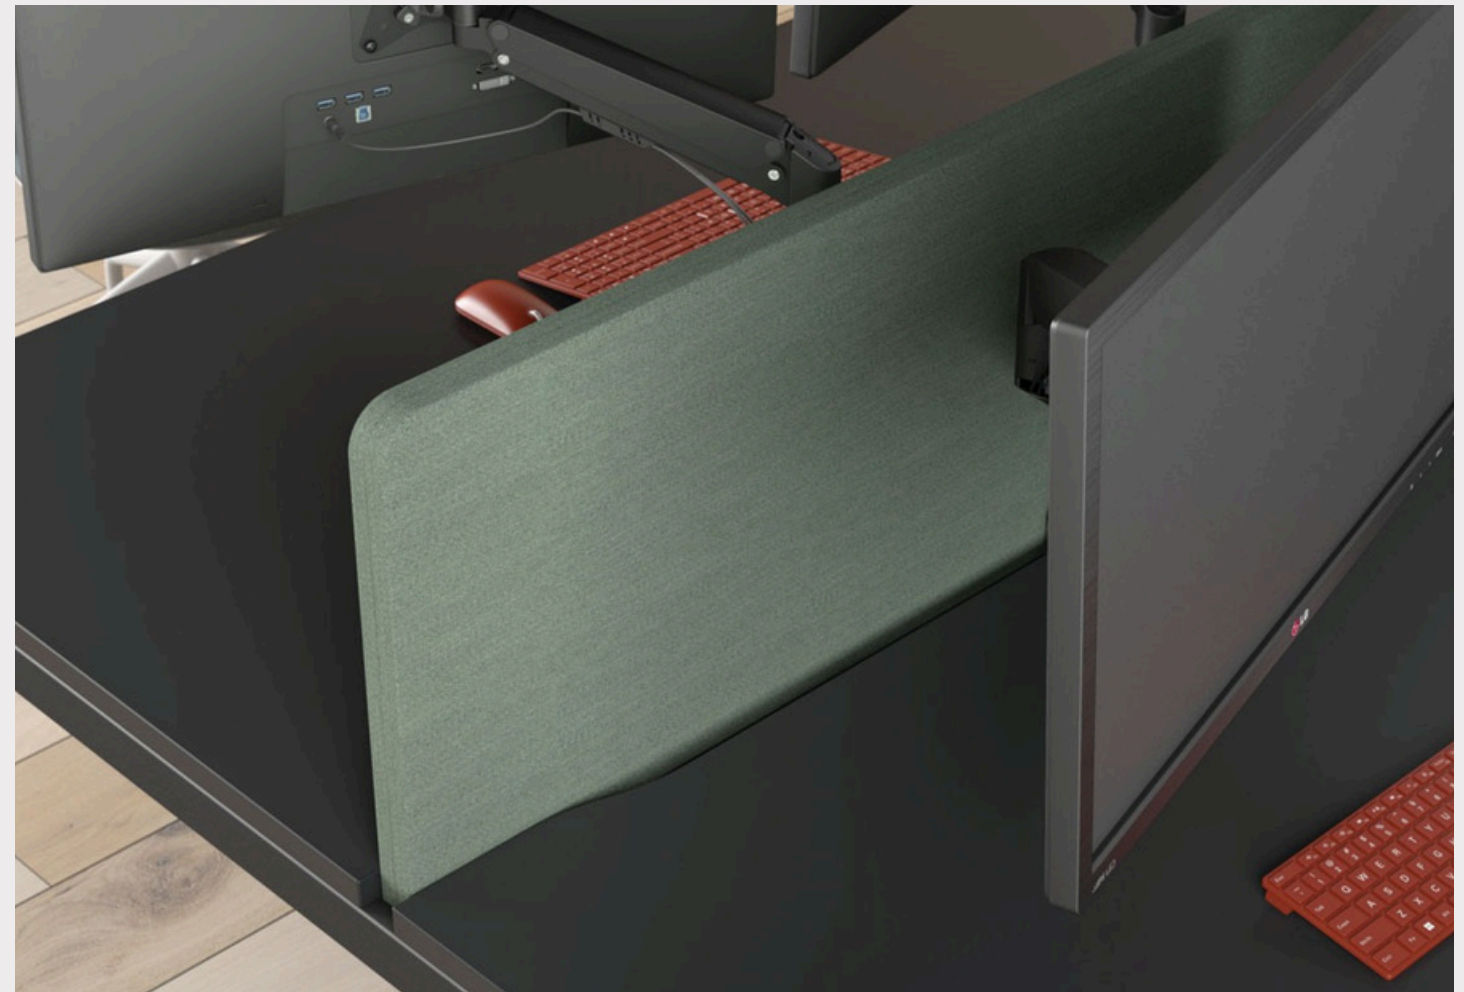

Pino Acoustic Screens.

Pino Desk Mounted Acoustic Screen for Double Bench. Fully upholstered. Straight dividing screens faced with 6mm polyester fibre insulation board. Class B certified in accordance with International Standards:

Screen is bracketed to the Double Bench leg frames. Pinnable surface.

Size:

- 1973mm Wide x 38mm Deep x 375mm High.
- 1773mm Wide x 38mm Deep x 375mm High.
- 1573mm Wide x 38mm Deep x 375mm High.
- 1373mm Wide x 38mm Deep x 375mm High.
- 1173mm Wide x 38mm Deep x 375mm High.
- 973mm Wide x 38mm Deep x 375mm High.

Pino Desk Mounted Acoustic Screen for Single Workstations. Fully upholstered. Straight dividing screens faced with 6mm polyester fibre insulation board. Class B certified in accordance with International Standards:

Screen is bracketed to the Double Bench leg frames. Pinnable surface.

Size:

- 1973mm Wide x 38mm Deep x 375mm High.
- 1773mm Wide x 38mm Deep x 375mm High.
- 1573mm Wide x 38mm Deep x 375mm High.
- 1373mm Wide x 38mm Deep x 375mm High.
- 1173mm Wide x 38mm Deep x 375mm High.
- 973mm Wide x 38mm Deep x 375mm High.

Acoustic Screens (Class B) Flexible working environments are continuing to become essential in the workplace, with a requirement to accommodate a broad range of users. Removing walls as active barriers and opting for open plan offices and furniture layouts, utilises the building footprint and delivers modular furniture to support agile working techniques. With the higher number of employees using the same space, the noise within a closer proximity increases.