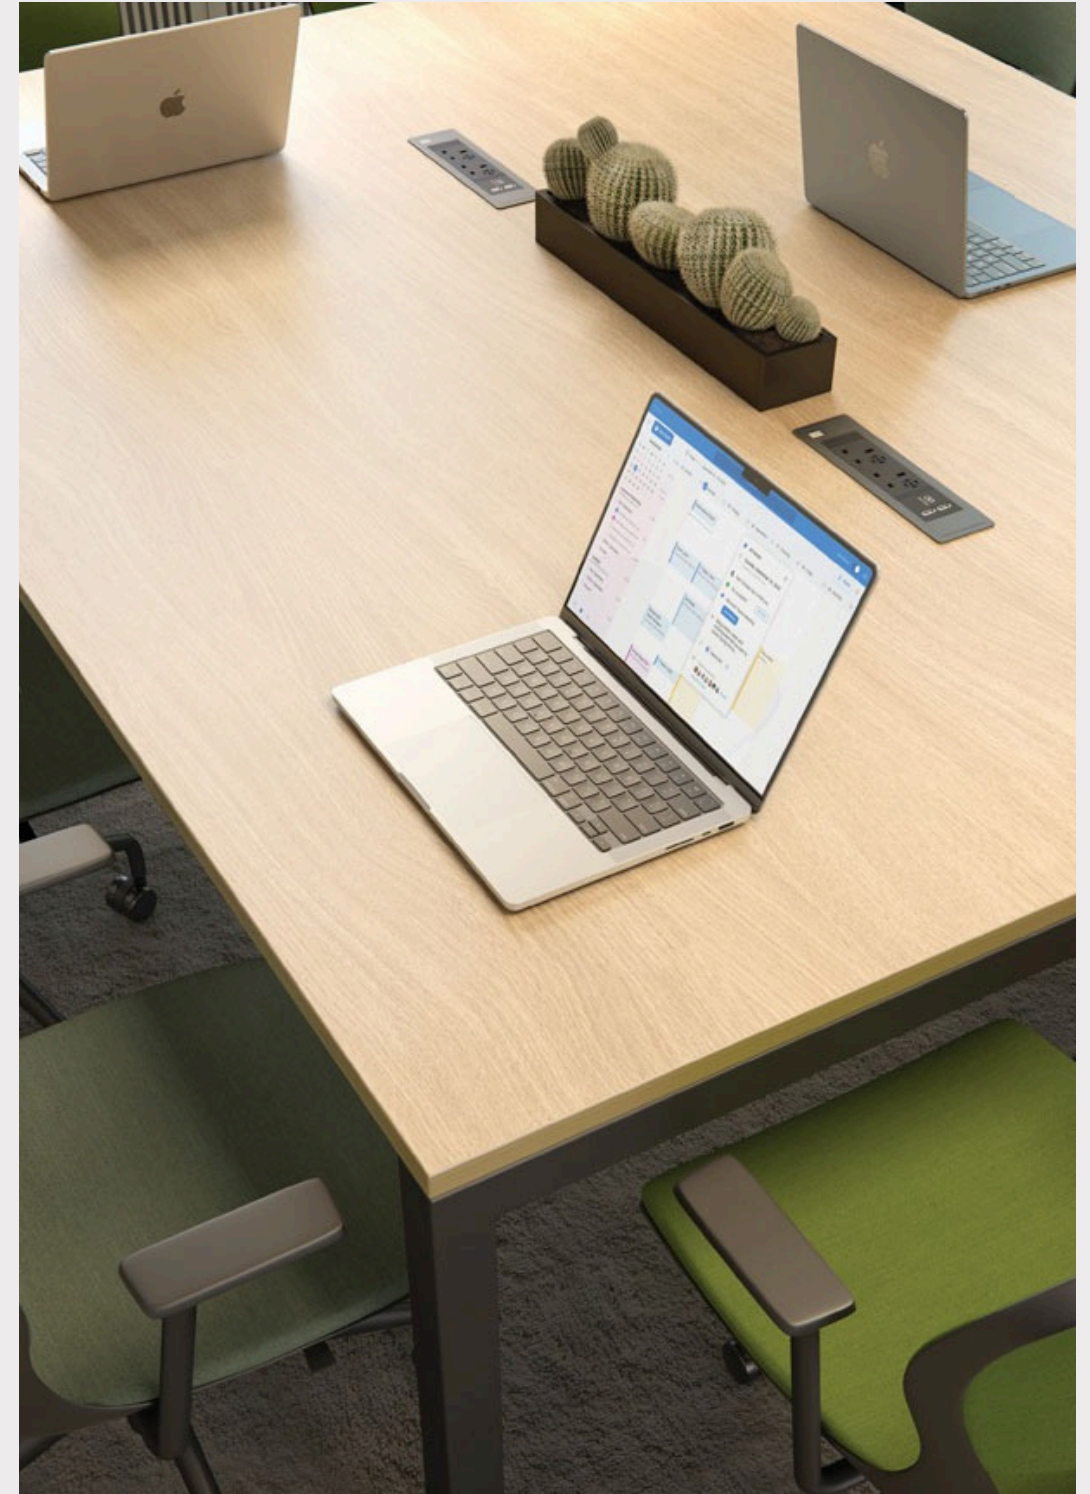

## Pino

120 DEGREE DESKING WITH SHARED INSET  
INTERMEDIATE LEG

Pino

RECTANGULAR CONFERENCE  
TABLE

Pino

MEETING TABLE

Pino

MEETING TABLE