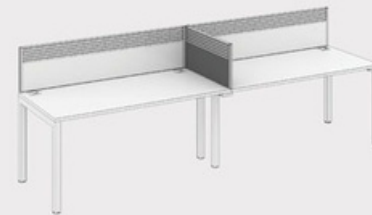

Pino Desk Mounted Mid Return System Screen for Single Desks and Workstations.
Aluminium trim. Screen is bracketed to the Double Bench leg frames. Pinnable surface on fabric screen option. 4 Way Link Post is required.

Screen options include: Fabric . MFC. Acrylic.

Metal trim options include: Anodised Silver.
Black Graphite.
White.

Size:
1973mm Wide x 27mm Deep x 375mm High.
1773mm Wide x 27mm Deep x 375mm High.
1673mm Wide x 27mm Deep x 375mm High.
1573mm Wide x 27mm Deep x 375mm High.
973mm Wide x 27mm Deep x 375mm High.
773mm Wide x 27mm Deep x 375mm High.
673mm Wide x 27mm Deep x 375mm High.
573mm Wide x 27mm Deep x 375mm High.
4 Way Link Post (Required).