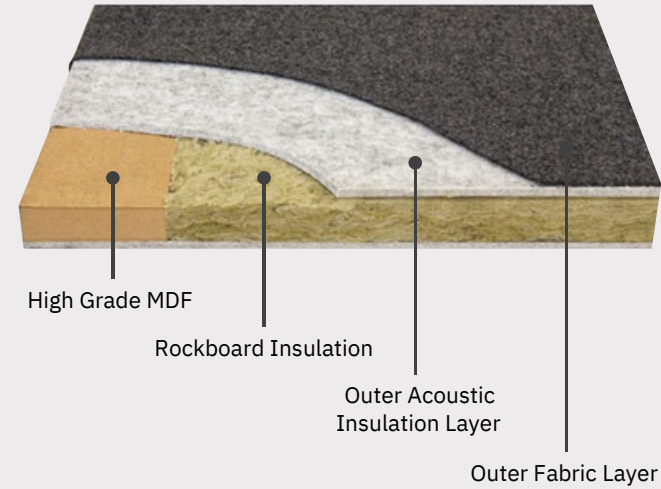

Acoustic Screens (Class B) Flexible working environments are continuing to become essential in the workplace, with a requirement to accommodate a broad range of users. Removing walls as active barriers and opting for open plan offices and furniture layouts, utilises the building footprint and delivers modular furniture to support agile working techniques. With the higher number of employees using the same space, the noise within a closer proximity increases.

Research suggests that one of the biggest contributing factors of workplace unrest is inadequate acoustics and consideration must be given to employees working in congested environments to support their productivity. Investing in acoustic screen solutions will increase efficiency and employee morale, demonstrating a considerate approach to individual's wellbeing.