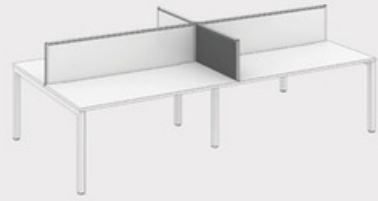

Pino System Screens.

Pino Desk Mounted Mid Return System Screen for Double Bench.
Aluminium trim. Screen is bracketed to the Double Bench leg frames. Pinnable surface on fabric screen option. 4 Way Link Post is required.

Screen options include: Fabric . MFC. Acrylic.

Metal trim options include: Anodised Silver.
Black Graphite.
White.

Size:
773mm Wide x 27mm Deep x 375mm High.
673mm Wide x 27mm Deep x 375mm High.
573mm Wide x 27mm Deep x 375mm High.
4 Way Link Post (Required).