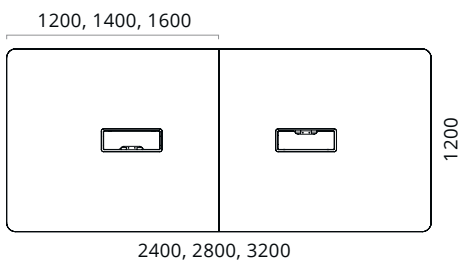

8 seats / 10 seats

8 seats / 10 seats