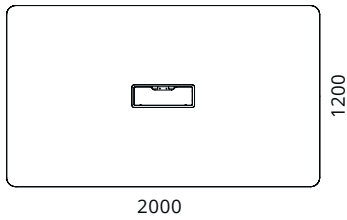

auraa
design

Adelmo Meeting Tables

Adelmo

Technical information

Technical information

Tabletop

- 30 mm chipboard covered in veneer with solid wood profile edging;
- Grain direction runs the length of the tabletop;
- Rectangular and Barrel shaped.

Metal frame

- Round metal tube structure, tube Ø40 mm;
- Connects between the legs;
- Powder coated metal.

Rectangular grommet with metal frame

- 13 mm veneer cover, grain direction matched with the tabletop;
- Grommet dimensions – 370x120 mm;
- Hinges with soft-closing function;
- Steel metal frame – 13 mm width on top, flush with the desktop's surface; powder coated metal;
- Metal frame dimensions – 400x150 mm.

Box for power socket block

- Metal box dimensions – 385x130, H=120 mm;
- Powder coated metal;
- Fixing points for optional power blocks.

Range

Rectangular tabletop

Barrel-shaped tabletop

6 seats

6 seats

8 seats / 10 seats