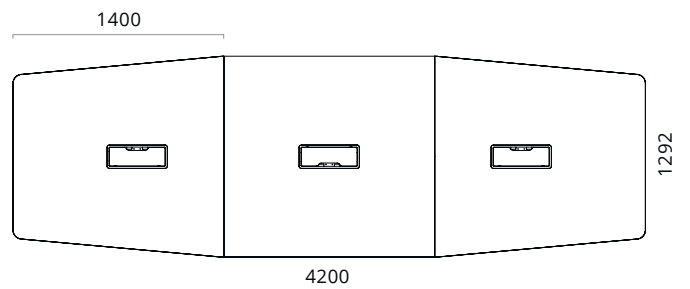

12 seats

12 seats