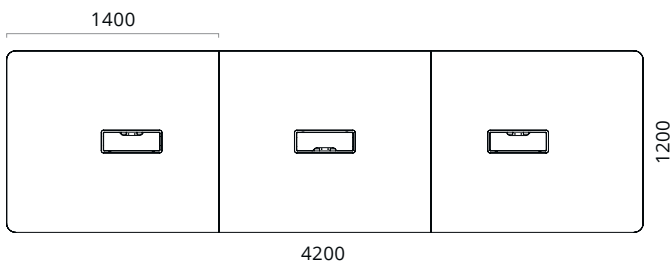

12 seats

12 seats