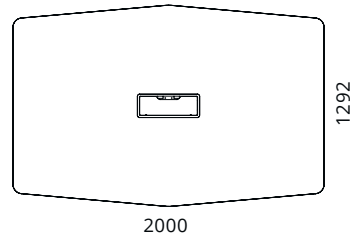

auraa
design

Adelmo Meeting Tables

Adelmo

Technical information

Technical information

Tabletop

- 30 mm chipboard covered in veneer with solid wood profile edging;
- Grain direction runs the length of the tabletop;
- Rectangular and Barrel shaped.

Metal legs

- Bent and welded round metal tube structure made of tube Ø40 mm;
- Connects with the frame and tabletop;
- Powder coated metal;
- Plastic feet with height levelling (+10 mm).

Central leg

- Bent and welded round metal tube structure, tube Ø40 mm;
- Connects with the frame and tabletop
- Powder coated metal;
- Plastic feet with height levelling (+10 mm).

Metal frame

- Round metal tube structure, tube Ø40 mm;
- Connects between the legs;
- Powder coated metal.

Rectangular grommet with metal frame

- 13 mm veneer cover, grain direction matched with the tabletop;
- Grommet dimensions – 370x120 mm;
- Hinges with soft-closing function;
- Steel metal frame – 13 mm width on top, flush with the desktop's surface; powder coated metal;
- Metal frame dimensions – 400x150 mm.

Box for power socket block

- Metal box dimensions – 385x130, H=120 mm;
- Powder coated metal;
- Fixing points for optional power blocks.

Range

Rectangular tabletop

Barrel-shaped tabletop

6 seats

6 seats

8 seats / 10 seats