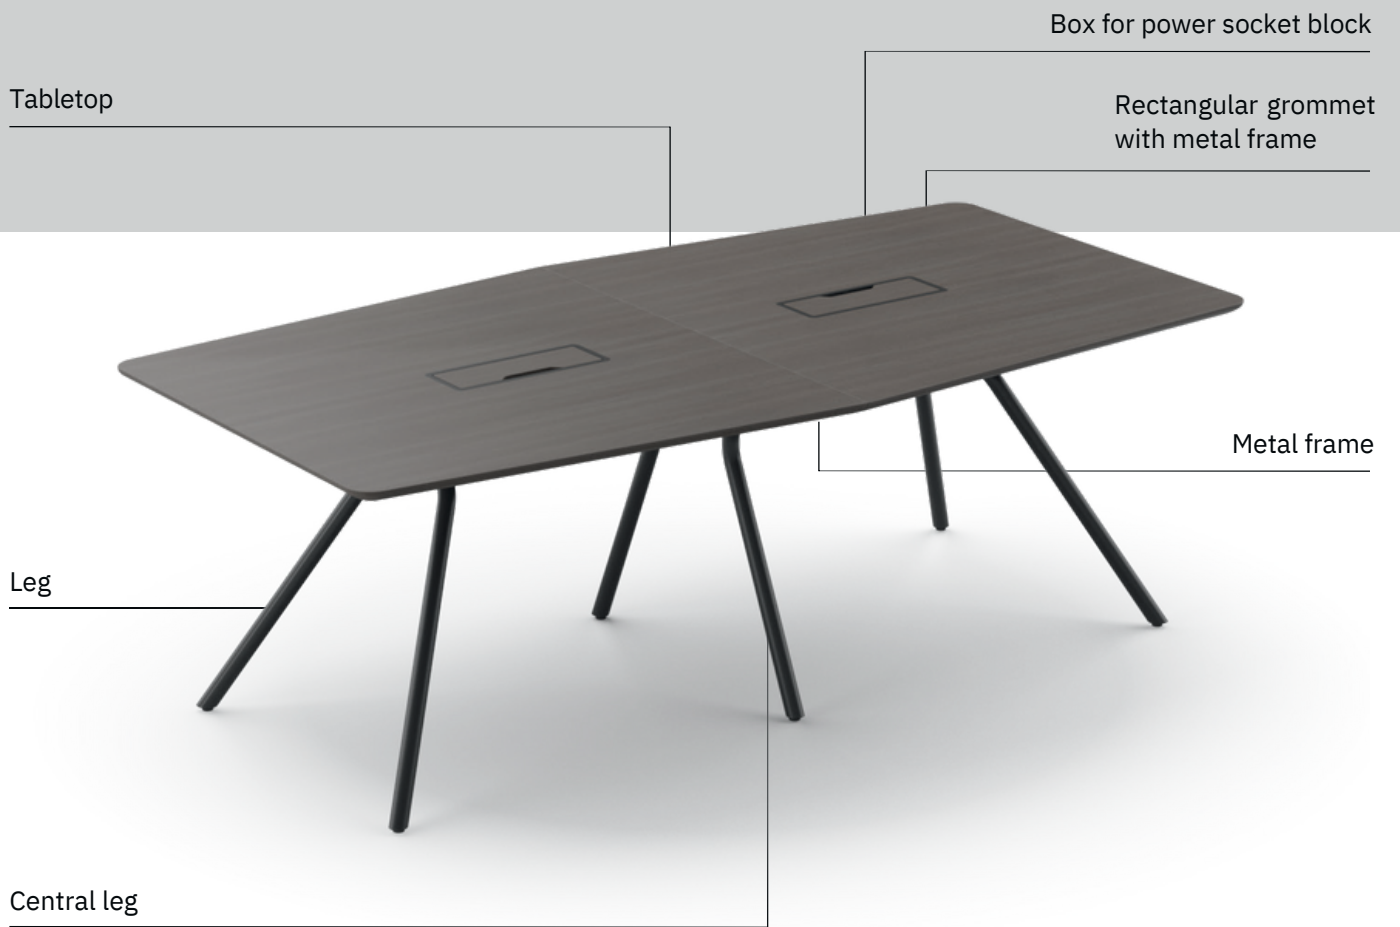

auraa
design

Adelmo Meeting Tables

Adelmo

Technical information

Technical information

Tabletop

- 30 mm chipboard covered in veneer with solid wood profile edging;
- Grain direction runs the length of the tabletop;
- Rectangular and Barrel shaped.

Metal legs

- Bent and welded round metal tube structure made of tube Ø40 mm;
- Connects with the frame and tabletop;
- Powder coated metal;
- Plastic feet with height levelling (+10 mm).

Central leg

- Bent and welded round metal tube structure, tube Ø40 mm;
- Connects with the frame and tabletop
- Powder coated metal;
- Plastic feet with height levelling (+10 mm).

Metal frame

- Round metal tube structure, tube Ø40 mm;
- Connects between the legs;
- Powder coated metal.

Rectangular grommet with metal frame

- 13 mm veneer cover, grain direction matched with the tabletop;
- Grommet dimensions – 370x120 mm;
- Hinges with soft-closing function;
- Steel metal frame – 13 mm width on top, flush with the desktop's surface; powder coated metal;
- Metal frame dimensions – 400x150 mm.

Box for power socket block

- Metal box dimensions – 385x130, H=120 mm;
- Powder coated metal;
- Fixing points for optional power blocks.

Range

Rectangular tabletop

Barrel-shaped tabletop

6 seats

6 seats

8 seats / 10 seats