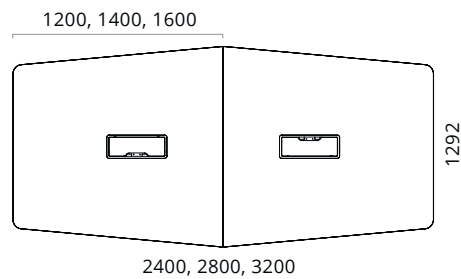

8 seats / 10 seats

8 seats / 10 seats